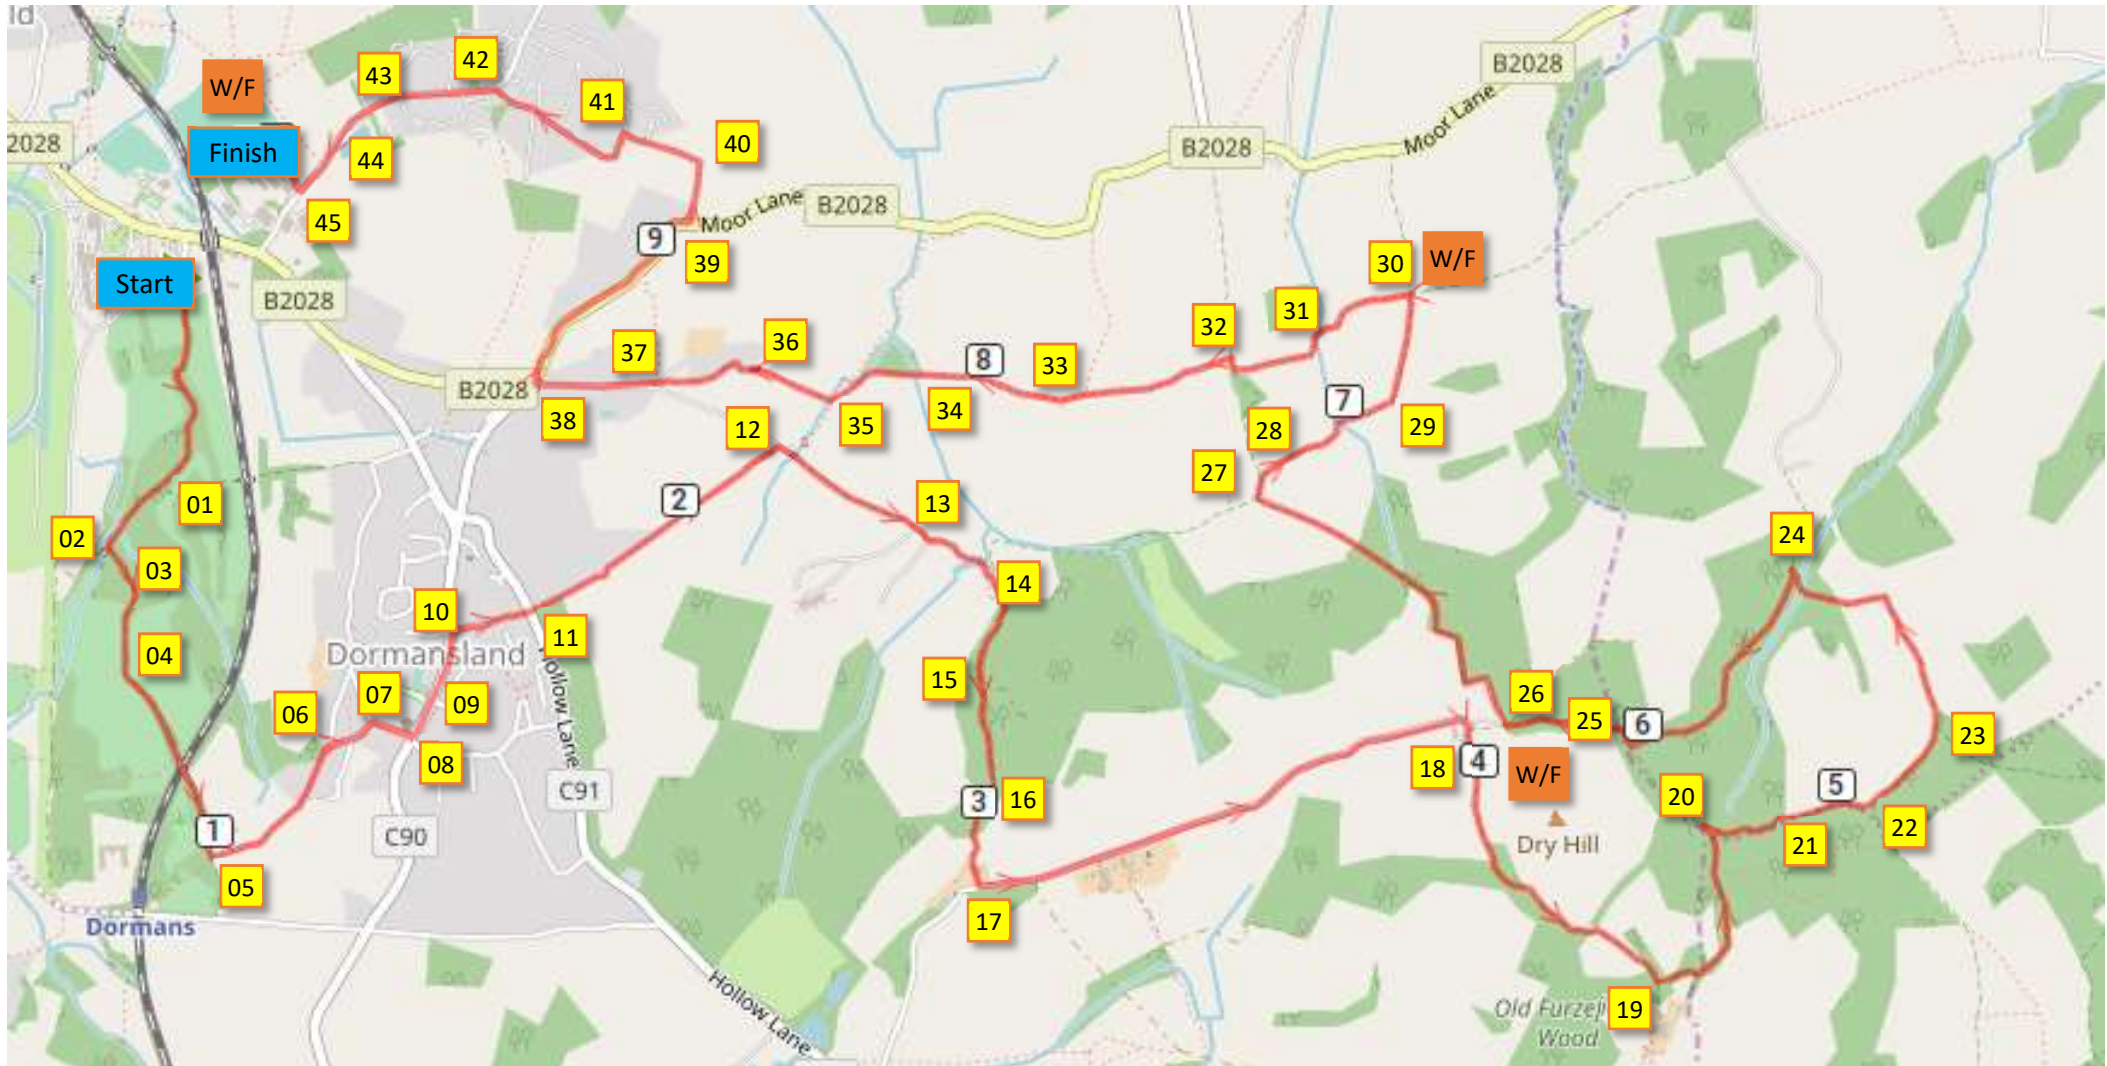

# The Lingfield 10s - Dry Hill 10 mile

- Mile markers
- Marshals
- First Aid / Water