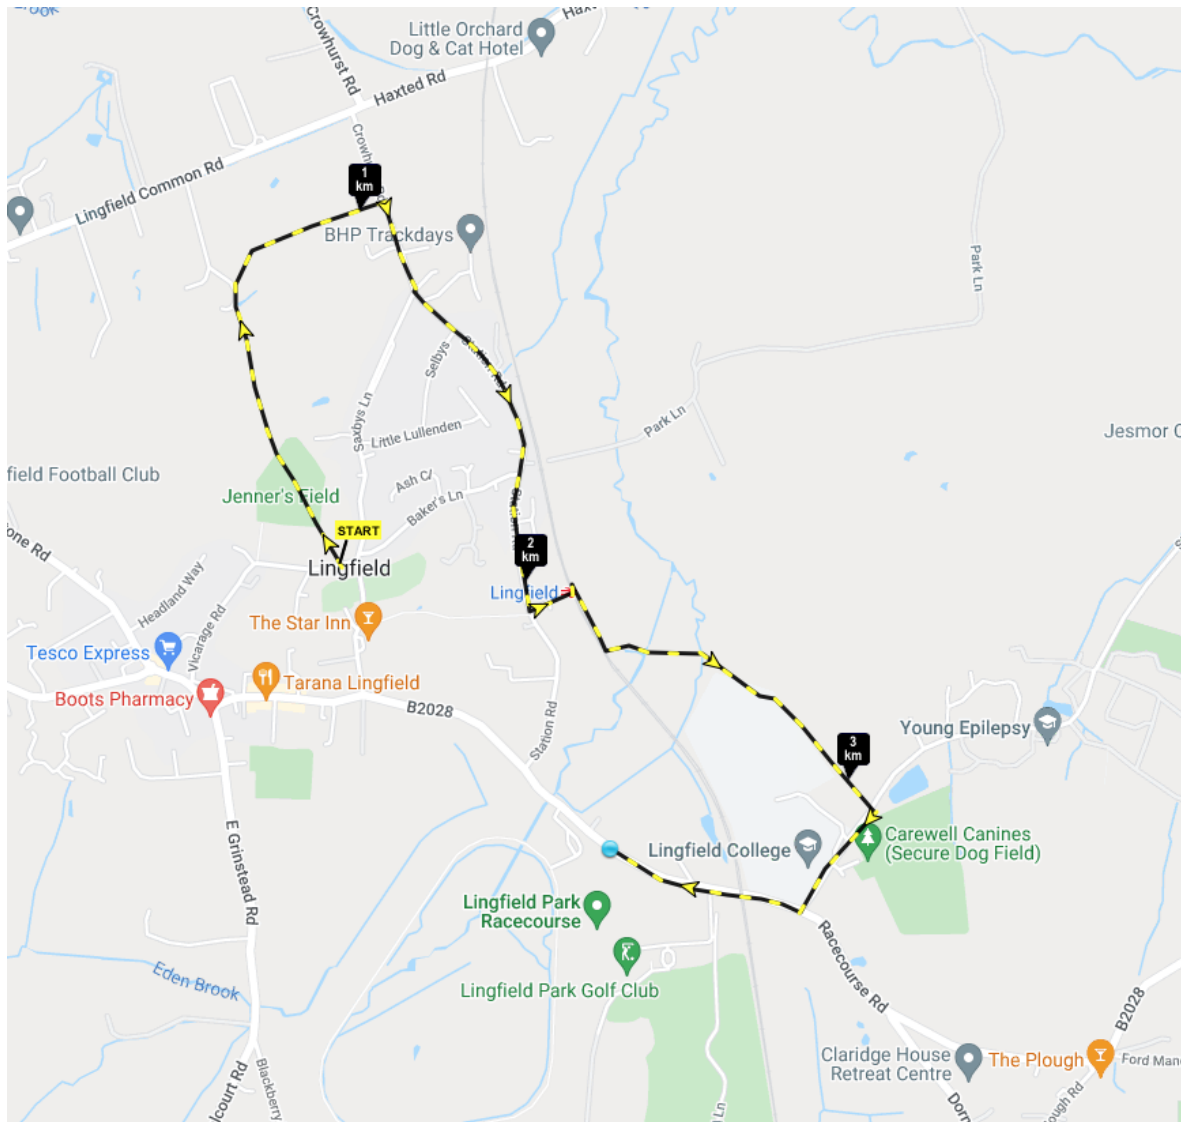

3.8 km option for May Race 3

Route description:

Start in Jenner's Field. Head to gap in hedge and follow footpaths to right turn (signed). Follow footpath to Crowhurst Road

Turn right onto Crowhurst Road and stay on right side of road for about 100 metres when pavement starts. Road becomes Station Rd.

Follow Station Road to the station, turning left to go to the station.

Go over the railway bridge and down the platform to the gates that lead to the footpath.

Follow directions to St Piers Lane.

Turn right at St Piers Lane and go to end of the road.

Turn right onto Racecourse Road and go to Finish